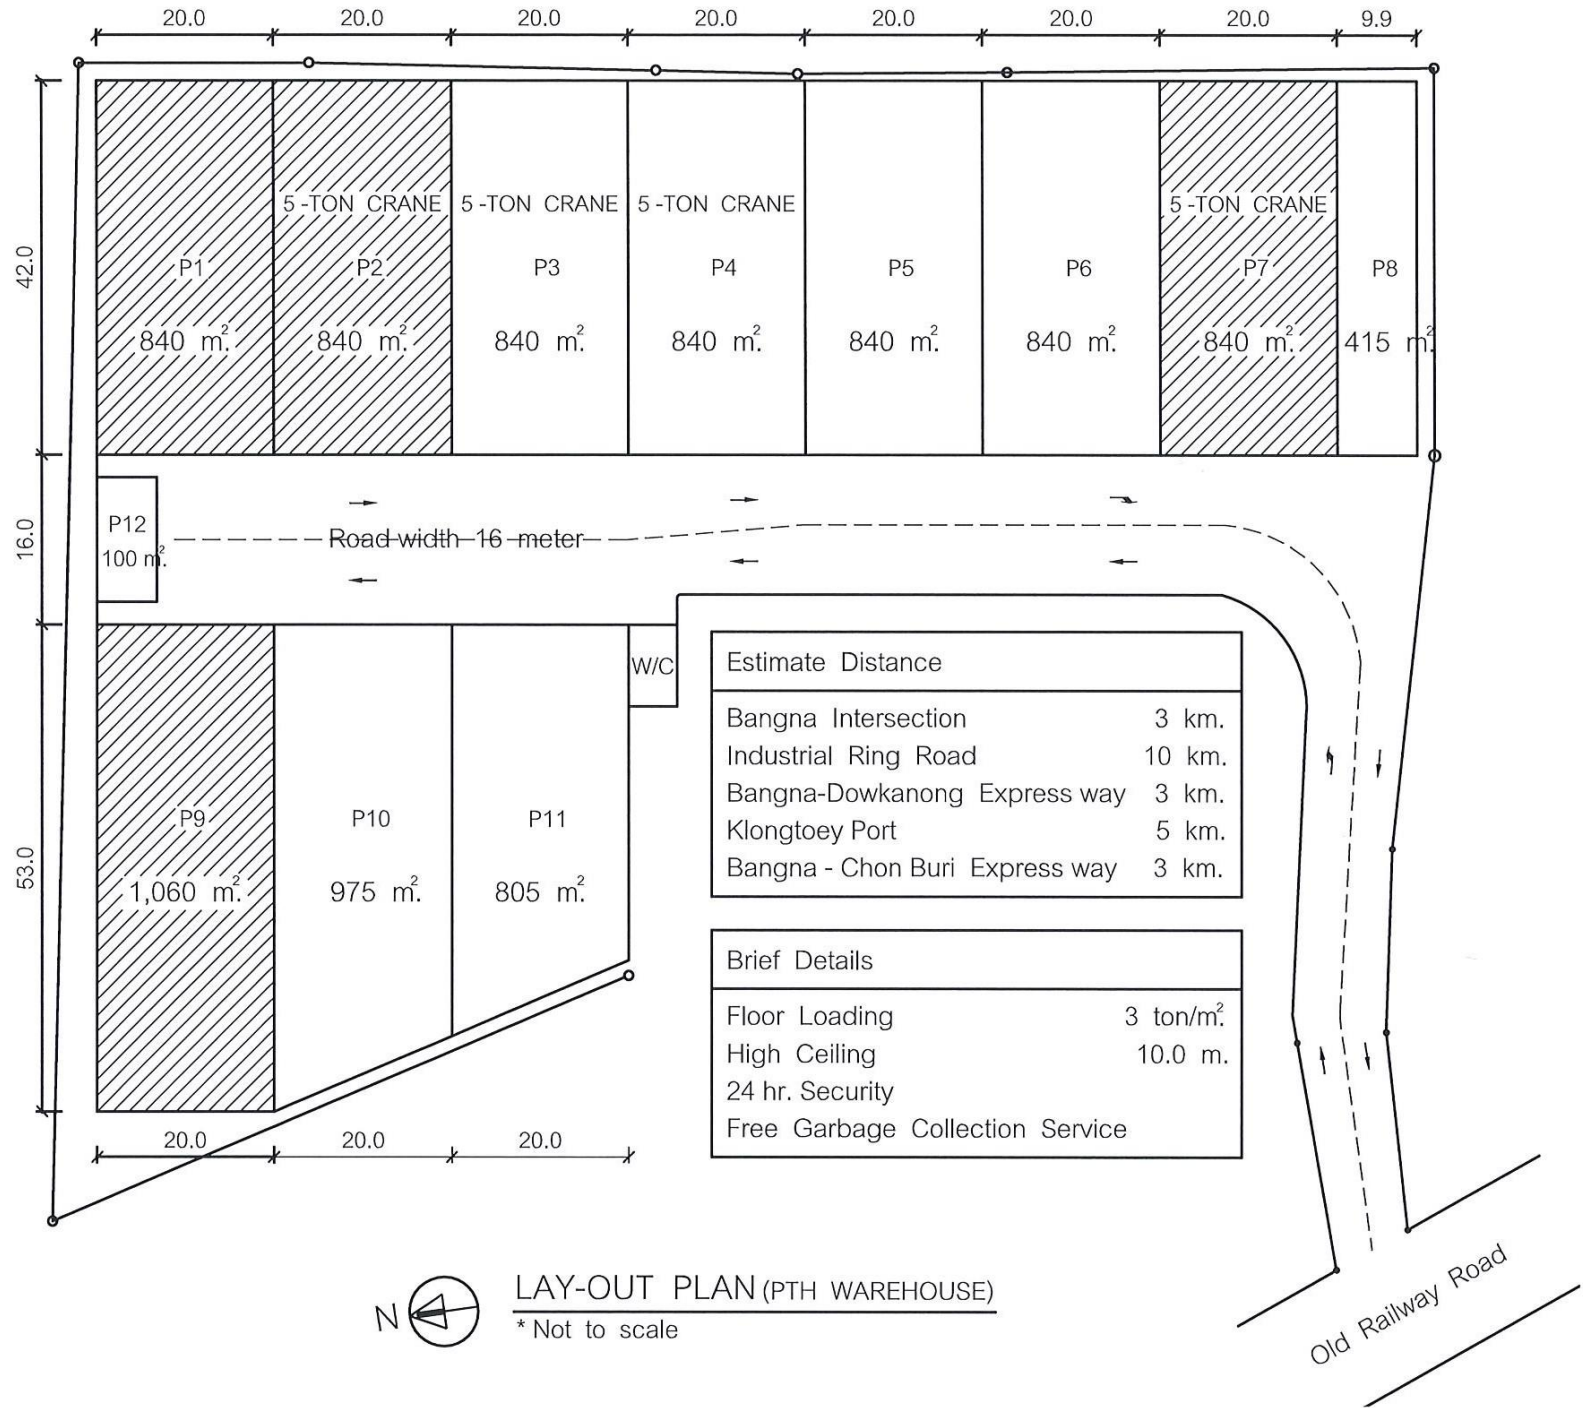

Tel. 02 173 7212

LAY-OUT PLAN (PTH WAREHOUSE)

* Not to scale