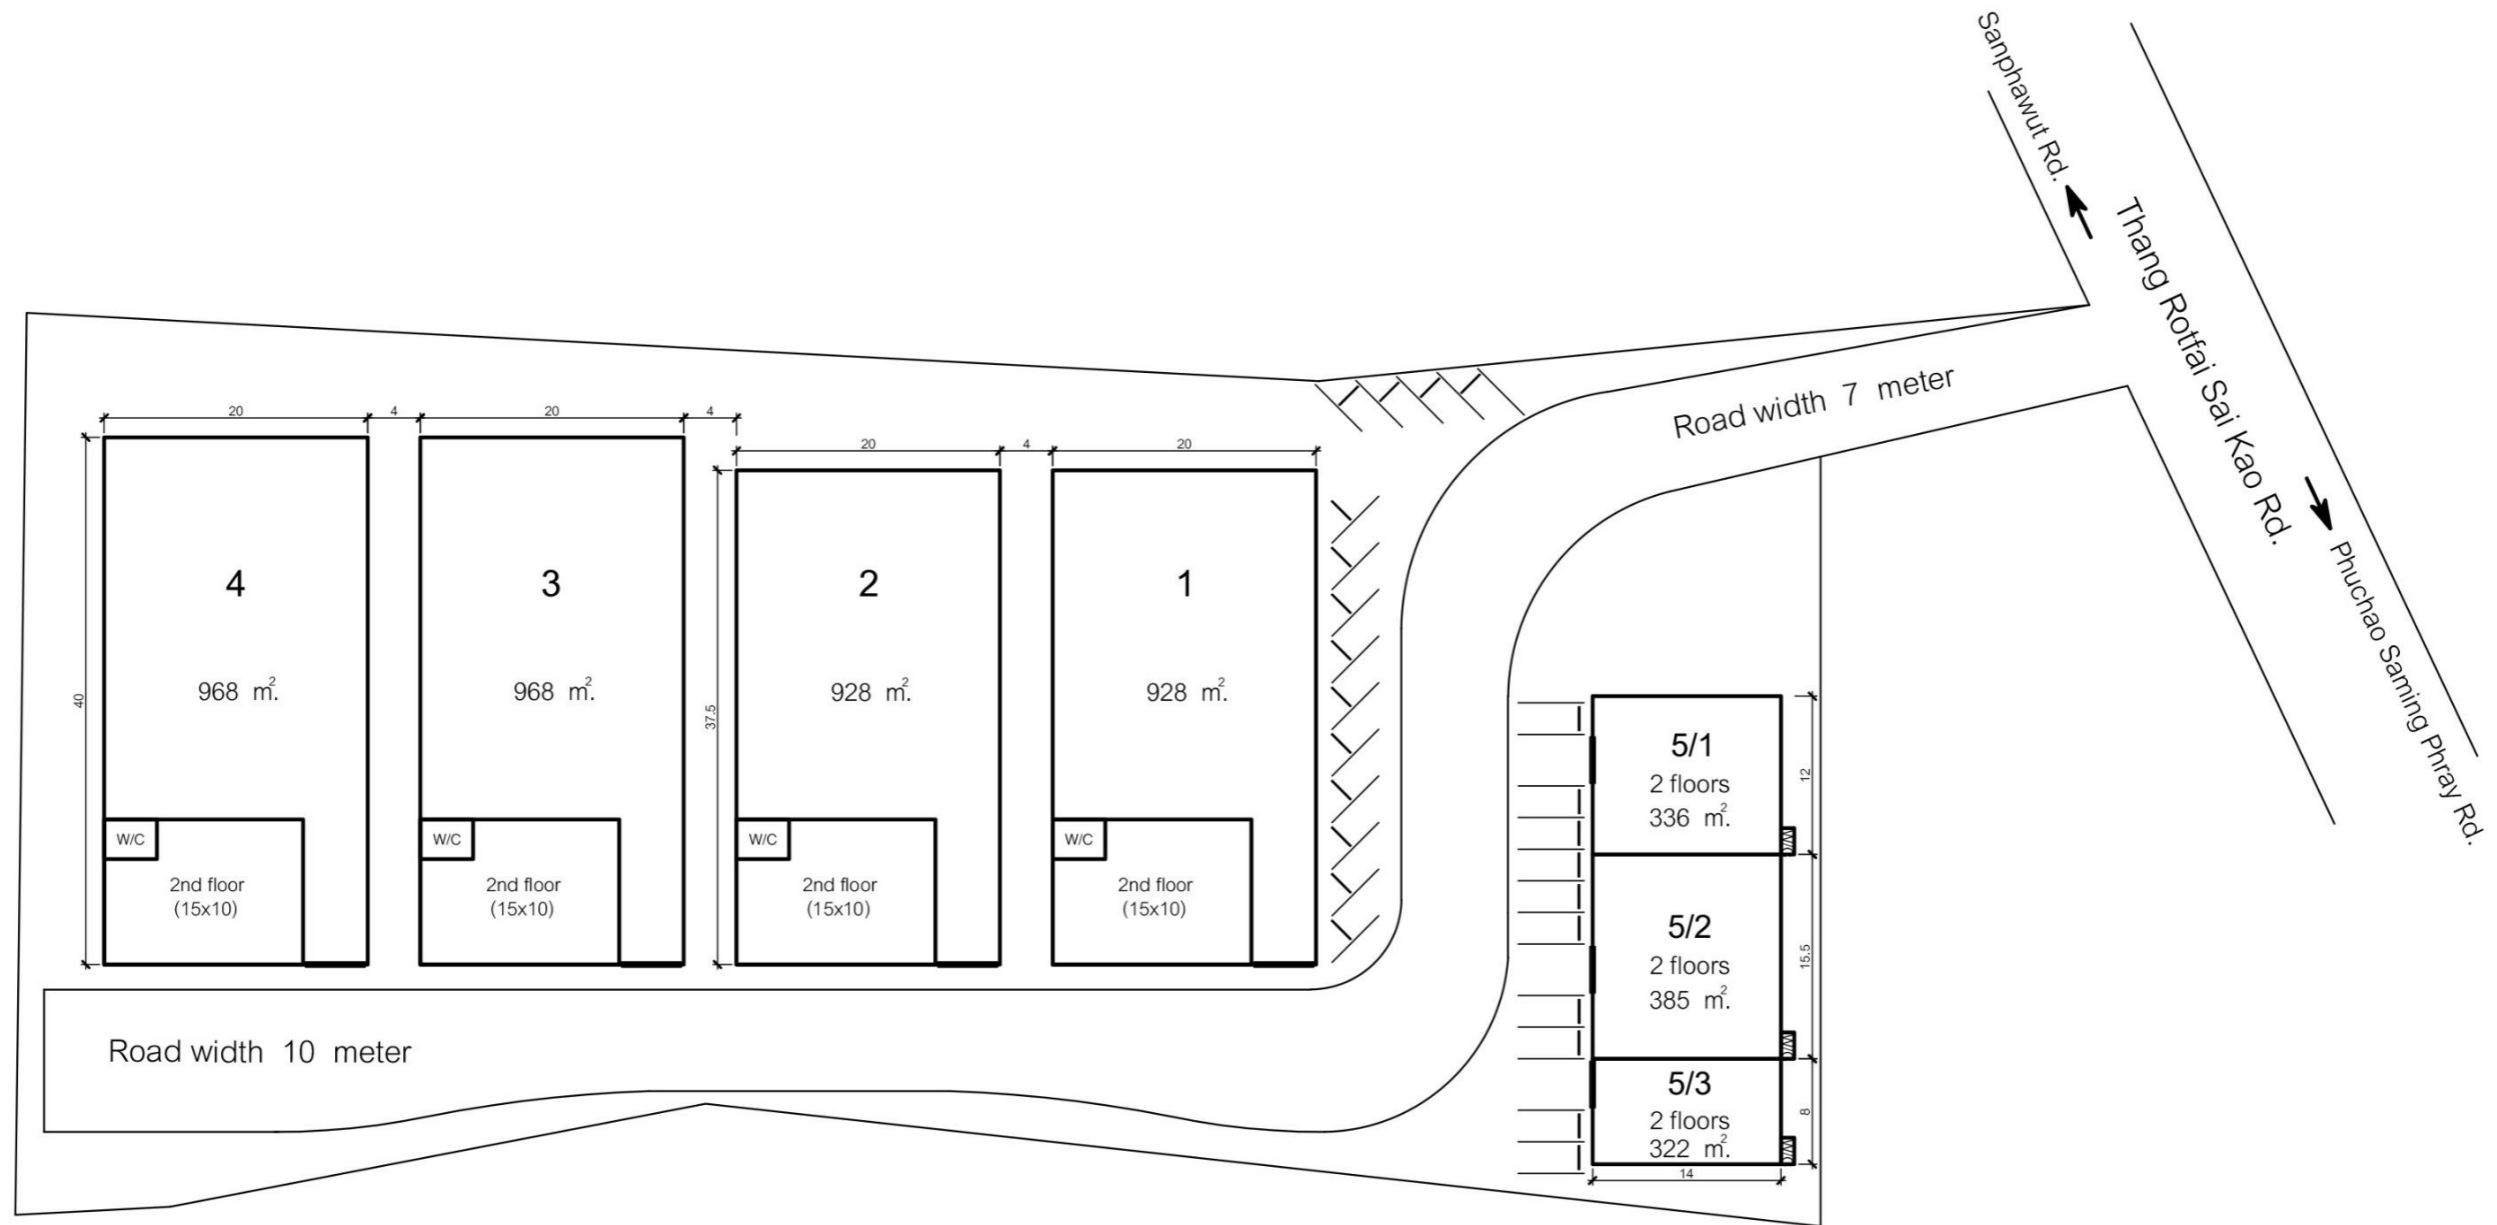

Pinthong Holding Co., Ltd.

2101 Moo1 Old Railway Rd. Samrong Nua , Muang Samut Prakan , Samutprakan 10270

☎ 02 173 7212

🌐 www.pthwarehouse.com

📞 @pthwarehouse

Estimate Distance	
Bangna Intersection	4 km.
Industrial Ring Road	2 km.
Bangna-Dowkanong Express Way	3 km.
Klongtoey Port	8 km.
Bangna-Cholburi Express Way	9 km.
Poochaosamingprai	2 km.

Brief Details	
Floor Loading	3 ton/m. ²
High Ceiling	6.8 m.
Road Width	7.0 m.
24 hr. Security	
Free Garbage Collection Service	
Free Toilet Cleaning Service.(Central toilet)	

LAY-OUT PLAN (SRIRAFAH SAMLONG)